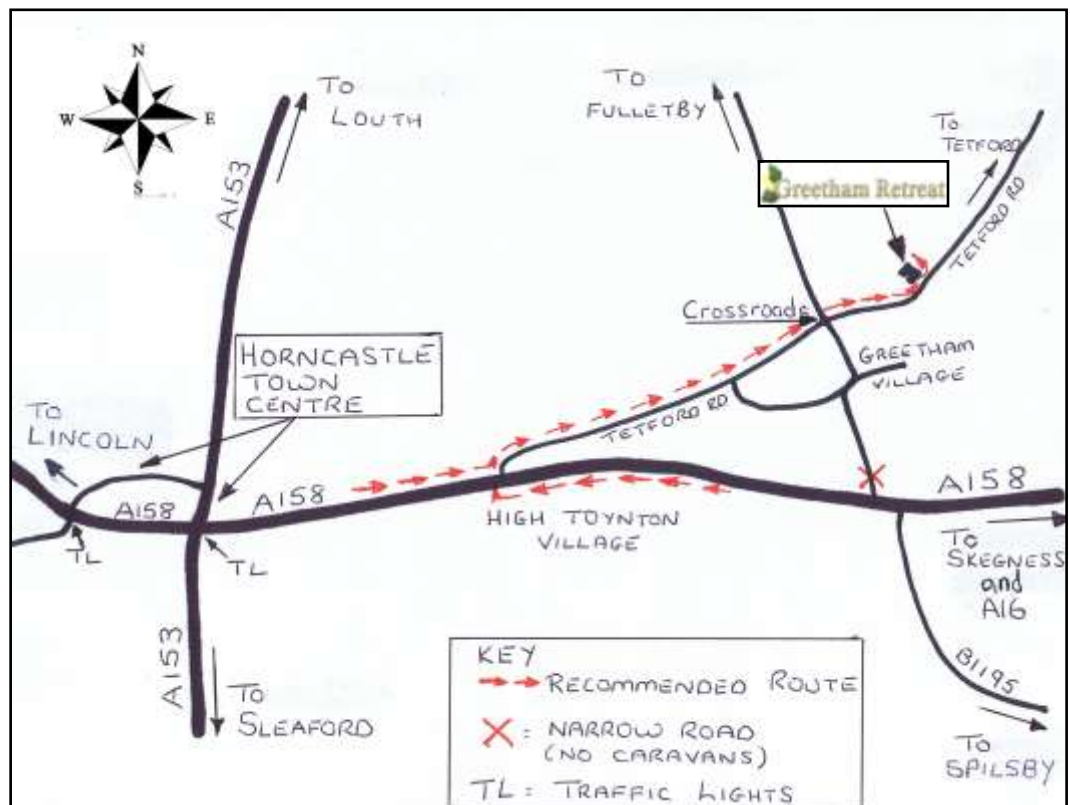

Directions to Greetham Retreat

- Make your way to the **A158** near Horncastle in Lincolnshire.
- Leave Horncastle towards Skegness on the A158, **at first junction** (immediately after the 50mph speed limit signs) **turn left off the A158**, in the village of **High Toynton**.
- **OR**
- *If travelling in the opposite direction on the A158, **turn right** in the village of **High Toynton** opposite the church.*
- **Continue** along this road (Tetford Road) **for about 2 miles** until you reach a **crossroads junction**. (Greetham village to the right)
- At these crossroads **go straight across** and continue for a **further 300 metres**.
- **Greetham Retreat is the third property on your left** about 100 metres past a left hand bend.

1. ---
2. + The post code of Greetham Retreat is **LN9 6PT**.
   - + **Do not rely on a SatNav** for the last couple of miles of your journey, please use the above directions.
   - + Please note that **Greetham Retreat is not within the village of Greetham**, also the **narrow road to Greetham village** from the A158 is considered **unsuitable for Caravans**. See sketch map below:

If you have any problems or struggle to find us on the day, please feel free to contact us on 07747 602458 or 01507 588640. Please have a safe journey and we look forward to meeting you.

Owners: Rob & Jeanette Folwell

Address:
Greetham Retreat
Holidays
Tetford Road
Greetham
Horncastle
Lincolnshire
LN9 6PT

Contact Details:
Tel: 01507 588640
Mob: 07747 602458

Email: holidays@greethamretreat.co.uk
Website: www.greethamretreat.co.uk